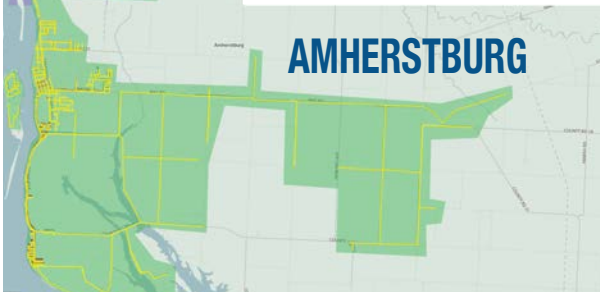

# RESIDENTIAL DELIVERY

<b>WINDSOR/ESSEX COUNTY HOMES</b>	<b>50,282</b>
<b>WINDSOR/ESSEX COUNTY BUSINESSES</b>	<b>9,241</b>
<b>CHATHAM/TILBURY/WHEATLEY BUSINESSES</b>	<b>669</b>
<b>WINDSOR/ESSEX COUNTY RACKS*</b>	<b>2,500</b>
<b>TOTAL DISTRIBUTION</b>	<b>62,698</b>