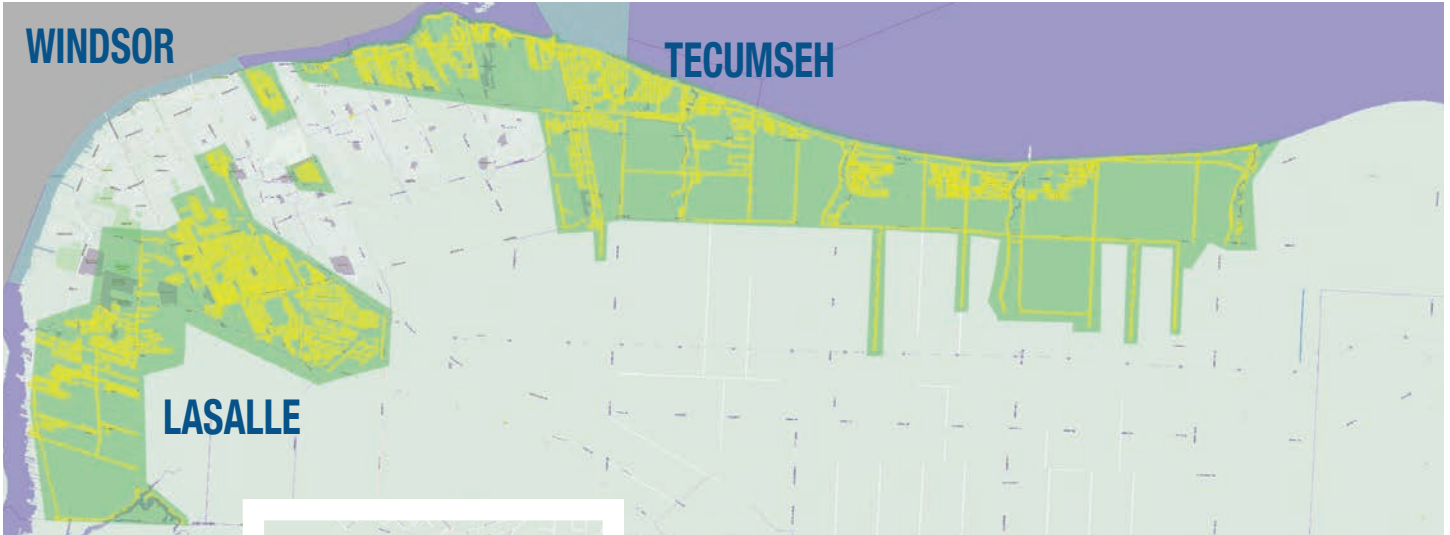

# RESIDENTIAL DELIVERY

<b>WINDSOR/ESSEX COUNTY HOMES</b>	<b>50,282</b>
<b>WINDSOR/ESSEX COUNTY BUSINESSES</b>	<b>9,241</b>
<b>CHATHAM/TILBURY/WHEATLEY BUSINESSES</b>	<b>669</b>
<b>WINDSOR/ESSEX COUNTY RACKS*</b>	<b>2,500</b>
<b>TOTAL DISTRIBUTION</b>	<b>62,698</b>

\*RACK NUMBERS MAY VARY PER ISSUE